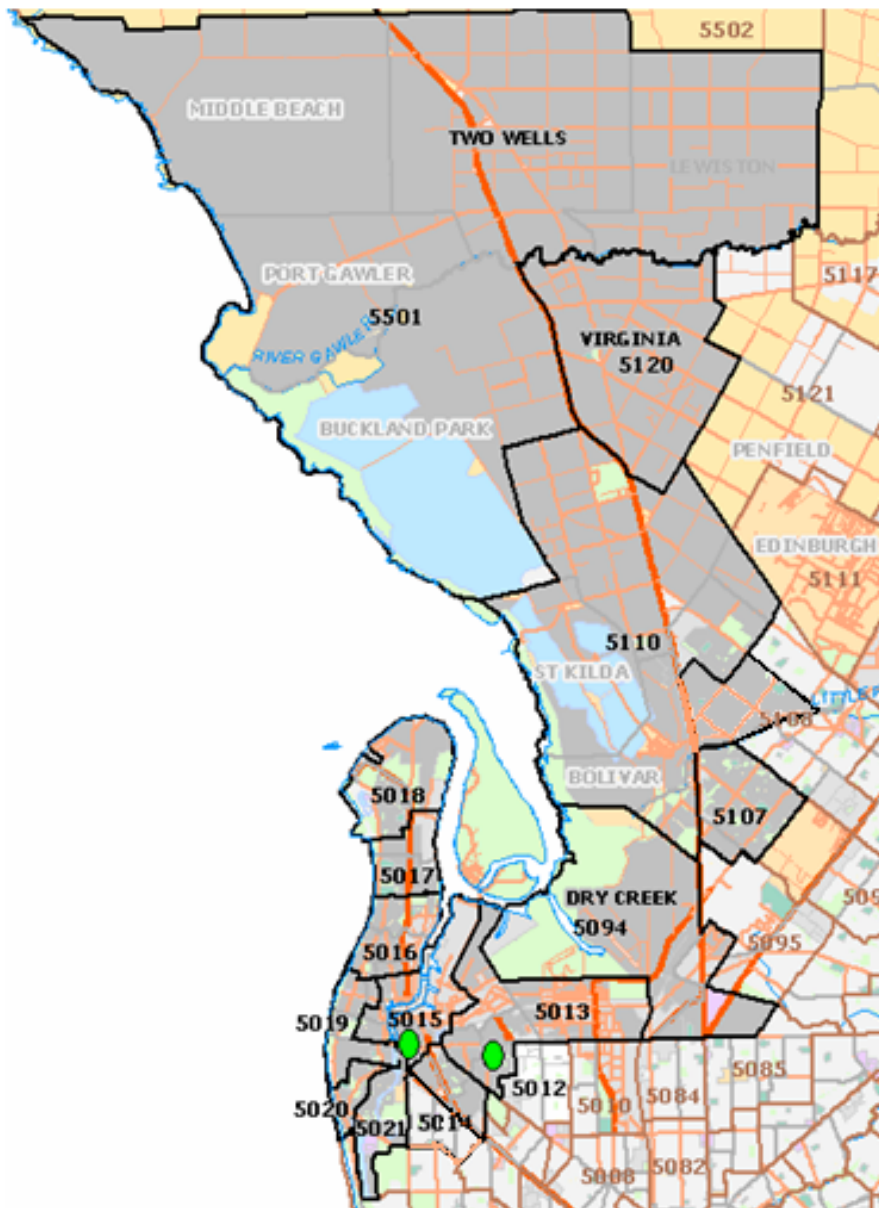

Port Adelaide Cricket Club

- Summary of recommended changes

Summary		
	New	Old
Metro	18,263	14217.12
Country	7,106	5132
Total	25,369	19,349

- Breakdown of recommended changes

Postcode	New	Old	
5012		1609	Now Woodville
5013	1825	1825	
5014	969	1884	
5015	784	784	
5016	1377	1377	
5017	922	922	
5018	1020	1020	
5019	1332	1332	
5020	364	364	
5021	647	647	
5022		748.77	Now West Torrens
5023		790.35	Now Woodville
5094	128	108.8	
5107	3273		Was Northern
5108	3906		Shared with Northern
5110	1342	805.2	Was shared with Northern
5120	327		Was Northern
5501	47		
	18263	14217.12	

Country Zone	PC	New	Old
Far West CA	5690	794	
Kimba CA	5641	215	
Le Hunte CA	5650	56	
	5652	145	
	5654	67	
	5655	40	
	5670	80	
Streaky Bay CA	5661	69	
	5671	50	
	5680	458	
Eastern Eyre CA	5602	255	255
	5603	79	79
	5604	67	67
	5633	82	82
	5640	195	195
	5642	132	132
Great Flinders CA	5631	268	268
Port Lincoln CA	5606	3152	3152
	5607	620	620
Tumby Bay & Districts	5605	282	282
		7106	5132

Port Adelaide Cricket Club

Revised Metropolitan Boundary

- Port Adelaide have gained area to the North and lost area to the South
- North they have gained 5501, 5120, 5107 and part of 5108
- South they have lost 5023, 5022, 5012 and part of 5014

Port Adelaide Cricket Club

Revised Country Zone

Recommended revised alignments are

- Far West CA
- Kimba CA
- Le Hunte CA
- Streaky Bay CA
- Eastern Eyre CA
- Great Flinders CA
- Port Lincoln CA
- Tumby Bay & Districts